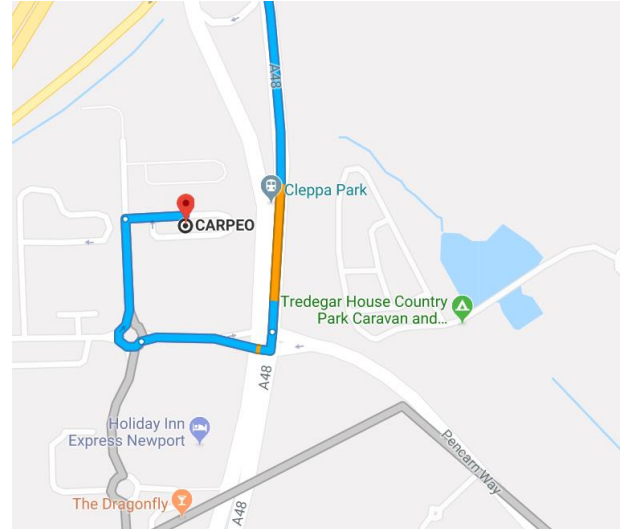

Carpeo

Caerleon House, Cleppa Business Park, Newport, NP10 8BA

Instructions for arriving by car:

Follow M4 to A48 in Newport. Take exit 28 from M4

- 12. Merge onto M4
- 13. Keep right at the fork to stay on M4
- 14. At junction 28, exit onto A48 towards Newport/Casnewydd

Continue on A48 to your destination in Duffryn

- 15. Merge onto A48
- 16. Slight left to stay on A48
- 17. Continue straight to stay on A48
- 18. Turn right at Pencarn Way
- 19. At the roundabout, take the 3rd exit
- 20. Turn right
 - Destination will be on the right

Instructions for arriving by train:

Newport (South Wales)

- Walk
 - About 7 min
 - Use caution - may involve errors or sections not suited for walking
- Walk south-east towards Queensway/B4591
- Turn left onto Queensway/B4591
 - Take the zebra crossing
 - Take the pedestrian overpass
- Turn left onto Bridge St
- Turn left to stay on Bridge St
- Turn left onto Skinner St
- Turn right onto Upper Dock St
 - Destination will be on the left

Friars Walk (Stand 10)

- 34 The Duffryn
 - 22 min (17 stops) · Platform 10 · Stop ID: nwpdjwg
 - Service run by Newport Bus

The Dragonfly

- Walk
 - About 4 min , 0.2 mi
 - Use caution - may involve errors or sections not suited for walking
- Walk north on Lakeside Dr
- At the roundabout, take the 2nd exit
 - Go through 1 roundabout
- Turn right
 - Destination will be on the right