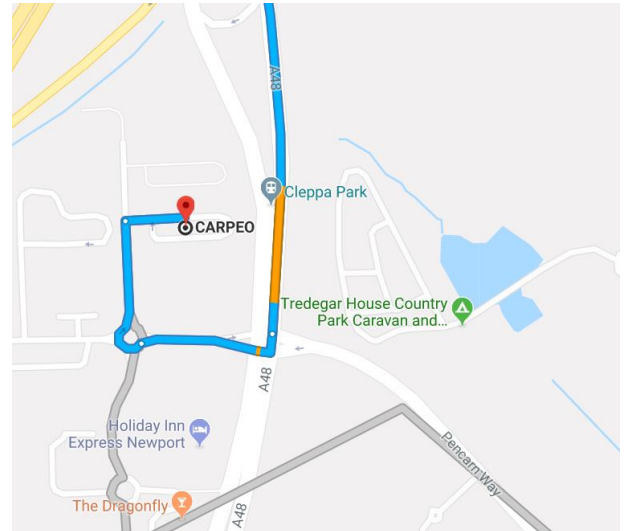

Carpeo

Caerleon House, Cleppa Business Park, Newport, NP10 8BA

Instructions for arriving by car:

Follow M4 to A48 in Newport. Take exit 28 from M4

- 12. Merge onto M4
- 13. Keep right at the fork to stay on M4
- 14. At junction 28, exit onto A48 towards Newport/Casnewydd

Continue on A48 to your destination in Duffryn

- 15. Merge onto A48
- 16. Slight left to stay on A48
- 17. Continue straight to stay on A48
- 18. Turn right at Pencarn Way
- 19. At the roundabout, take the 3rd exit
- 20. Turn right
 - Destination will be on the right

Instructions for arriving by train:

- Newport (South Wales)**
 - Walk
 - About 7 min
 - Use caution - may involve errors or sections not suited for walking
 - Walk south-east towards Queensway/B4591
 - Turn left onto Queensway/B4591
 - Take the zebra crossing
 - Take the pedestrian overpass
 - Turn left onto Bridge St
 - Turn left to stay on Bridge St
 - Turn left onto Skinner St
 - Turn right onto Upper Dock St
 - Destination will be on the left

- Friars Walk (Stand 10)**
 - 34 The Duffryn
 - 22 min (17 stops) · Platform 10 · Stop ID: nwpdjwg
 - Service run by Newport Bus
- The Dragonfly**
 - Walk
 - About 4 min , 0.2 mi
 - Use caution - may involve errors or sections not suited for walking
 - Walk north on Lakeside Dr
 - At the roundabout, take the 2nd exit
 - Go through 1 roundabout
 - Turn right
 - Destination will be on the right
- CARPEO**
 - Caerleon House Cleppa Business Park, Newport NP10 8BA